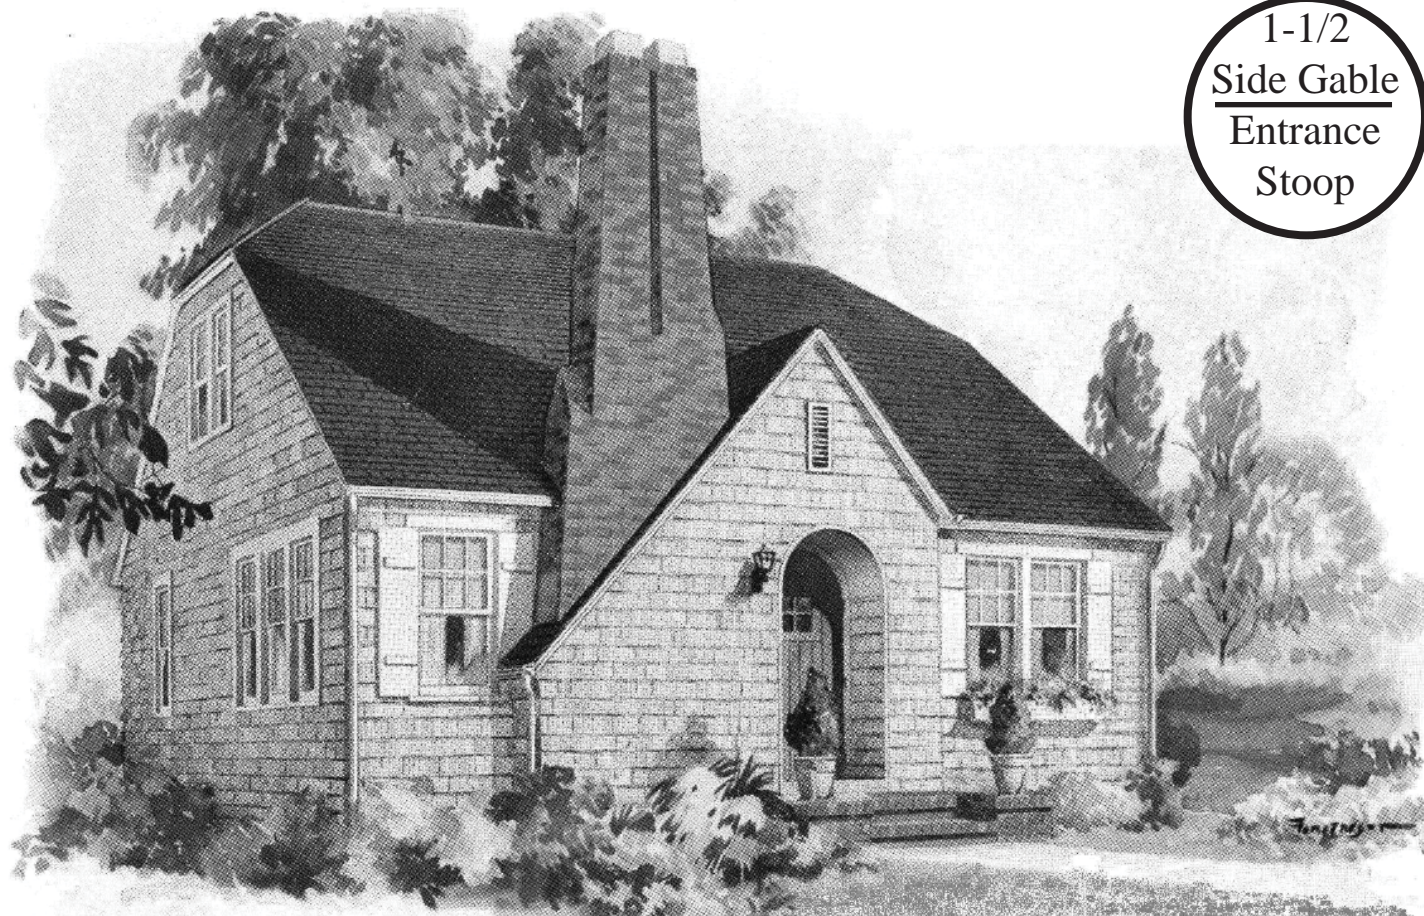

1-1/2
Side Gable
Entrance
Stoop

Kenwood (1929-1931 Ready-Cut)

Gordon-VanTine Design

1929 (\$2087), 1930 (\$2087), 1931 (\$1998)

The Kenwood is similar to the Sears *Dover* and Aladdins *Lindbergh*, all being Neo-Tudor style homes with sloped entrance gables and accentuating chimneys. The Kenwood is easily identified by the one window aside the chimney, the paired windows on the opposite side and the recessed round-top entrance with thin attic vent above. The Kenwood has clipped gables but examples without clipped gables have been found, although they may actually be examples of Gordon-VanTine's *Burton*. Although the Kenwood was offered only a few years it was emmensely popular.

"My wife and I had been thinking, planning - dreaming about a home all our own for years - ever since we were married, in fact, one of the first things I did was to buy a lot. But we never got right down to building the actual house until a few months ago when Ward's showed us how easy it is. And now we are so thrilled - so happy in our own home that we tell everybody about it."

- 1929 Wardway Homes

The Gordon-VanTine *Burton* from their 1932 catalog.

A perfect unaltered *Kenwood* In Aurora, Illinois (photograph by Rebecca Hunter).

1st Floor

2nd Floor